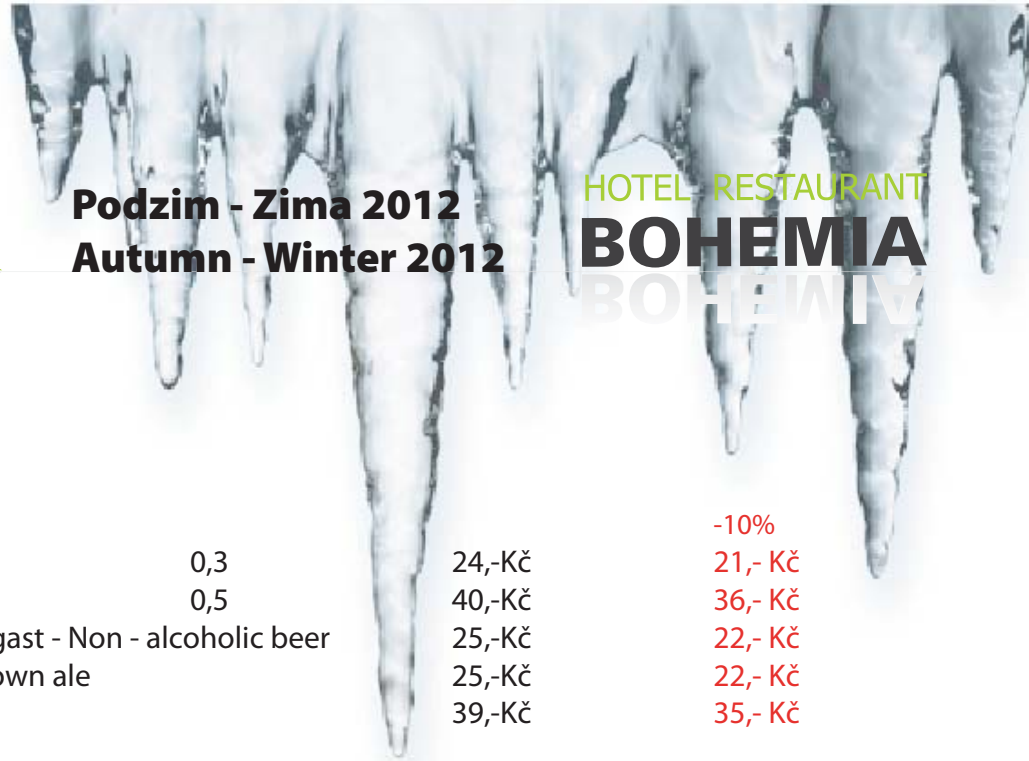

Podzim - Zima 2012
Autumn - Winter 2012

HOTEL RESTAURANT
BOHEMIA
BOHEMIA